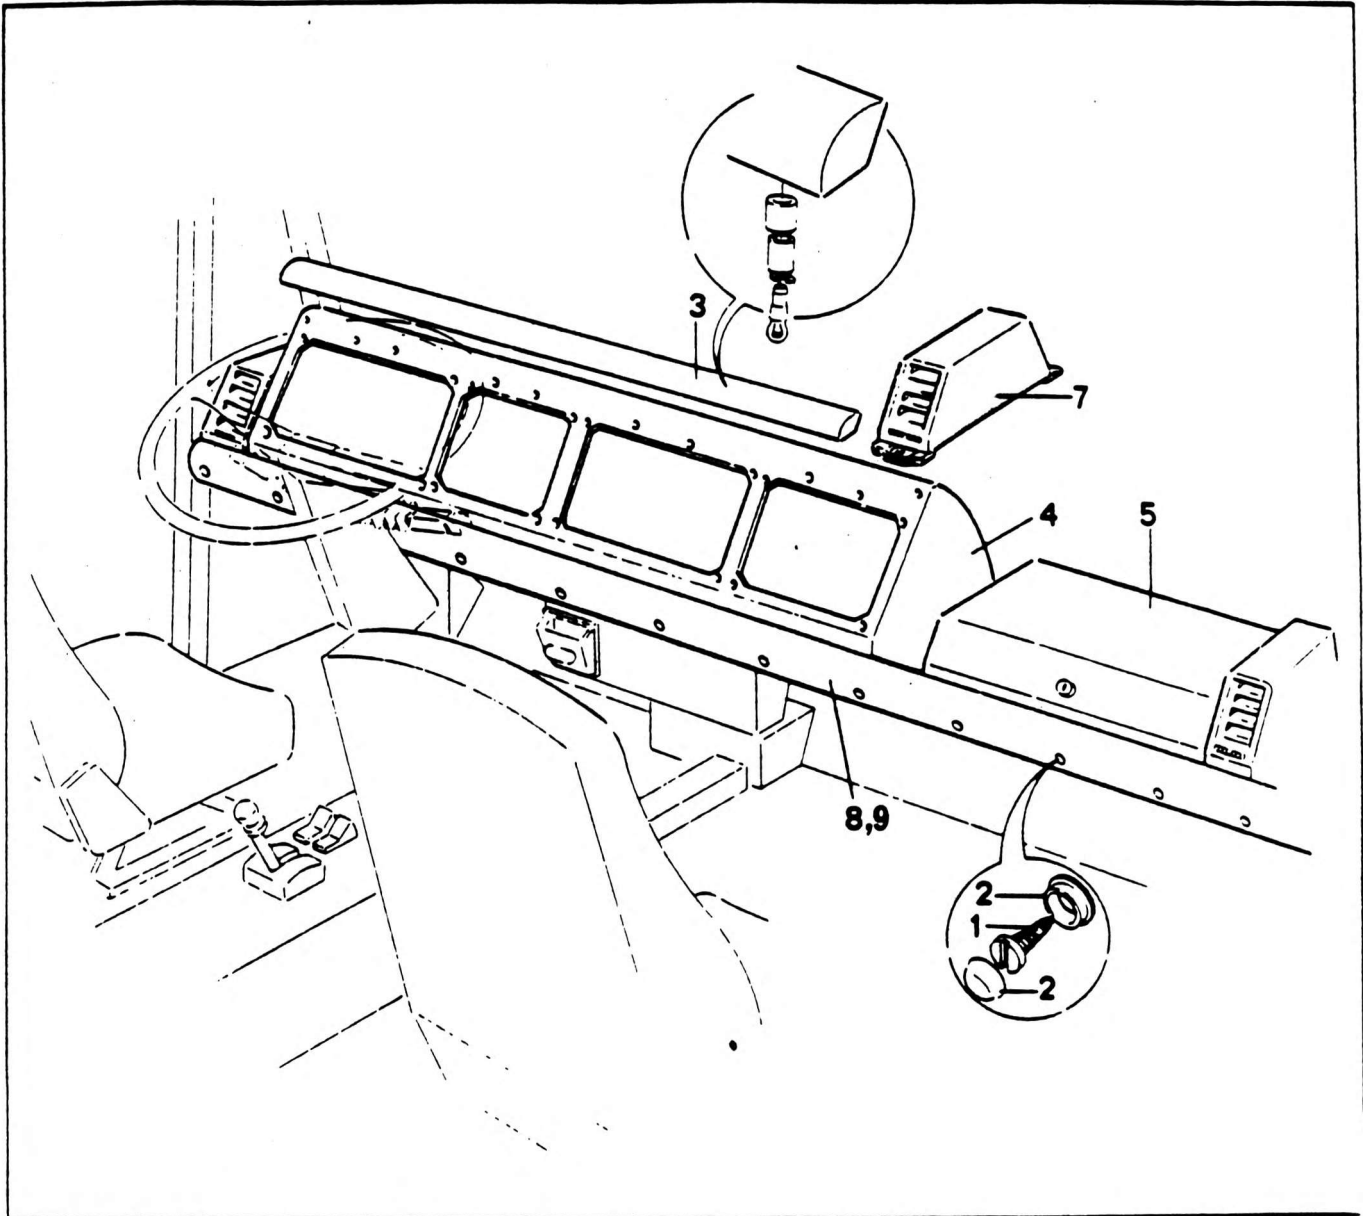

HOUSING ASSEMBLY DASHPANEL

NO.	PART NO.	QTY.	DESCRIPTION	NO.	PART NO.	QTY.	DESCRIPTION
1	7058109	30	Self Tapper No. 8				
2	8737239	20	Snap On Screw Covers				
3	6-636-990003	1	Hood Dash Housing				
4	7-636-990015	1	Dashpanel Housing				
5	7-348-990010	1	Locker Tray				
7	7-636-990016	1	Vent Surround				
8	7-636-990019	1	Moulding Trim Bar				
9	7-636-990026	1	Moulding Spacer				